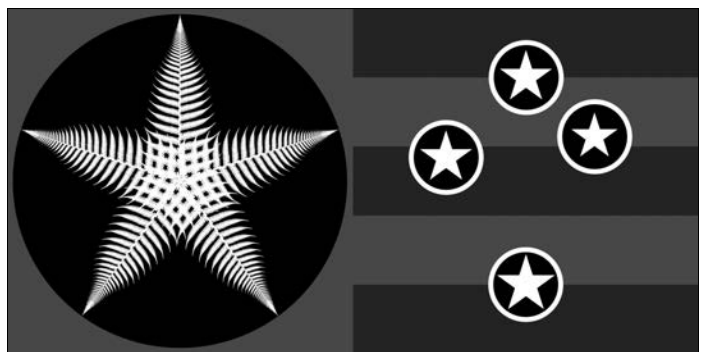

Chatham Islands flag

Stewart Island flag

Otago flag

South Island flag

The design is named for 'quintessence', the philosophical 'fifth element' as well as a synonym for 'epitome'. From afar the hoist will seem to be composed of a large, five-pointed white star on a black circle, whereas in a closer view it will visually resolve into an arrangement of five silver fern fronds. The fronds are rendered in near-realism to prevent them from seeming like logos. The Southern Cross has been rendered with white stars on black circles, both to echo the 'star' of fronds and to afford maximum contrast and visibility. The silver fern fronds, the total number of 'stars', and the blue-and-red stripes of the fly represent the five major areas of the Realm of New Zealand: NZ proper, Niue, Tokelau, the Cook Islands, and the Ross Dependency.

The image below shows how 'The Quintessential Realm' and its derived ensigns will appear in lack of wind.

The image to the left shows how a special 'banner' version of the flag will appear when draped vertically.

The image to the right shows how the flag will appear when it is published in grayscale.

The image below shows how the banner version of the flag will appear when it is used as a pall.

The image to the left shows how the flag will appear when it is reduced in size to become a lapel pin.