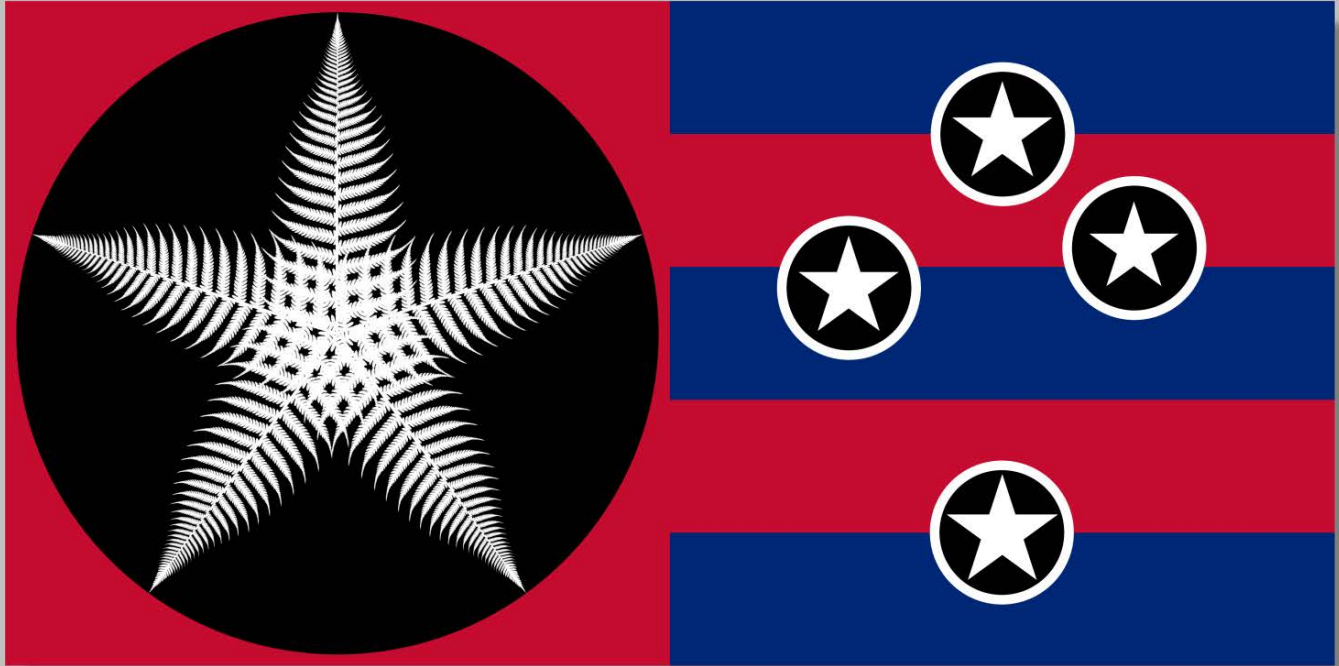

**"The Quintessential Realm", a New Zealand national flag design
(suggested derivative flags and ensigns are also depicted)**

Suggested flags for the Ross Dependency and for the South Island are based on previous designs by vexillologist James Dignan

Chatham Islands flag

Stewart Island flag

Otago flag

South Island flag

The design is named for 'quintessence', the philosophical 'fifth element' as well as a synonym for 'epitome'. From afar the hoist will seem to be composed of a large, five-pointed white star on a black circle, whereas in a closer view it will visually resolve into an arrangement of five silver fern fronds. The fronds are rendered in near-realism to prevent them from seeming like logos. The Southern Cross has been rendered with white stars on black circles, both to echo the 'star' of fronds and to afford maximum contrast and visibility. The silver fern fronds, the total number of 'stars', and the blue-and-red stripes of the fly represent the five major areas of the Realm of New Zealand: NZ proper, Niue, Tokelau, the Cook Islands, and the Ross Dependency.

The image to the right shows how the flag will appear when it is published in grayscale.

The image below shows how the banner version of the flag will appear when it is used as a pall.

The image to the left shows how the flag will appear when it is reduced in size to become a lapel pin.