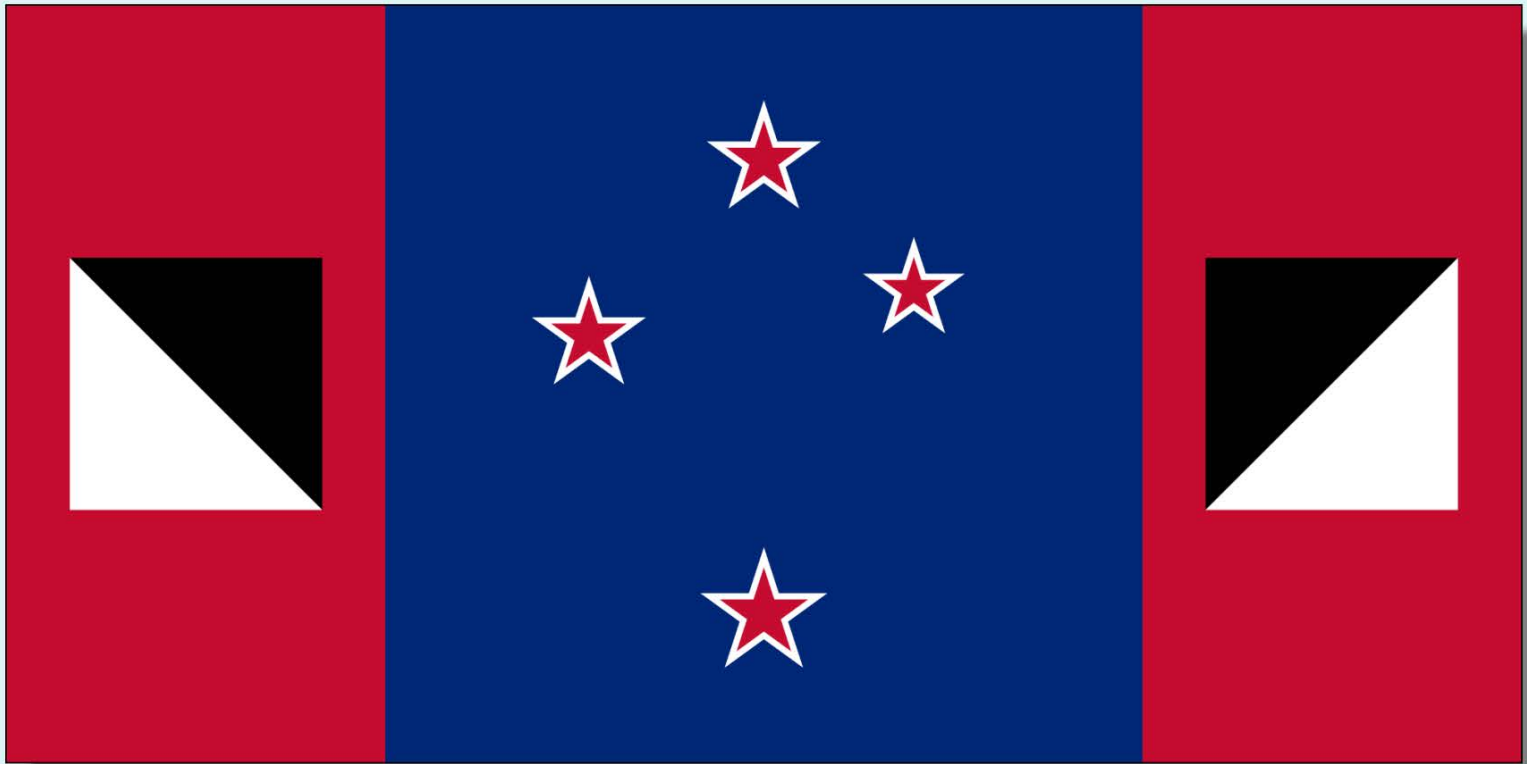

“The Antipodes variant 11”, an alternative New Zealand national flag design
 (with suggested adaptations of the design to the other major flags and ensigns of the nation)

Army

Navy ships

Air Force

RSA

Government ships

Here is an utterly simple design for the New Zealand national flag. It can be adapted to all of the nation's remaining flags and ensigns, as illustrated above.