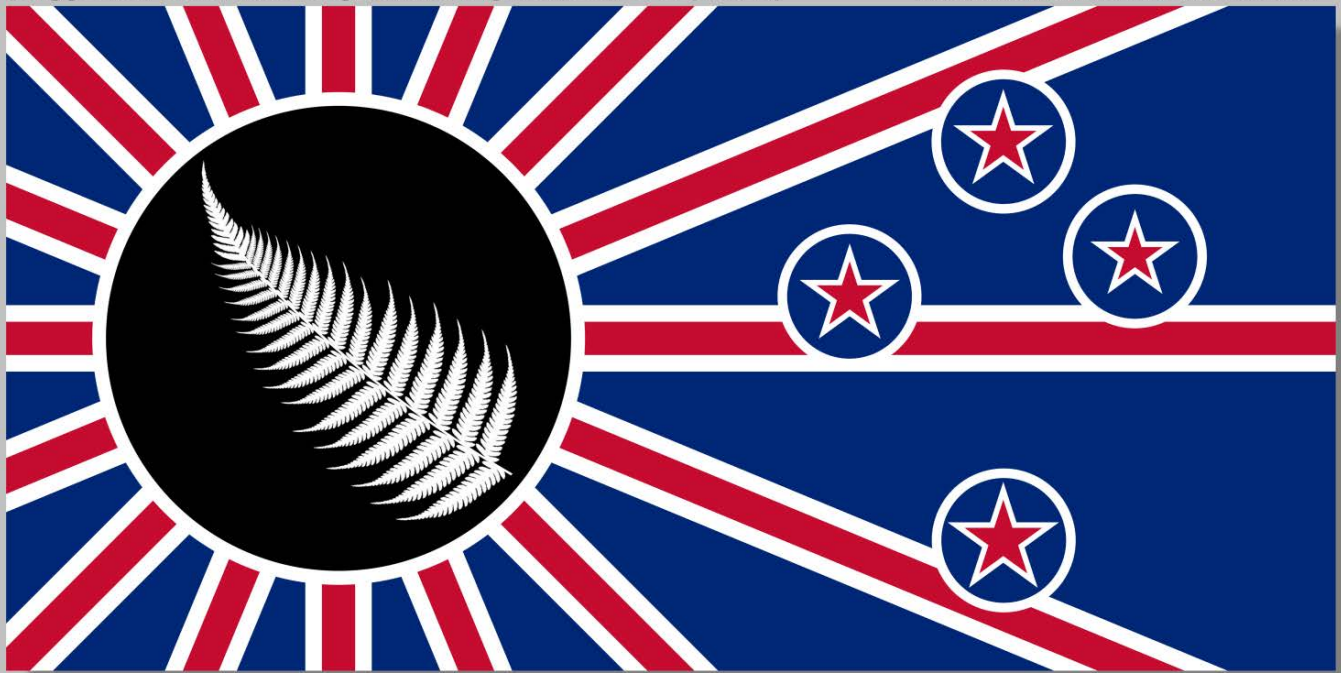

**"Reach Exceeding Grasp", a New Zealand national flag design  
(suggested derivative flags and ensigns are also depicted)**

Suggested flags for the Ross Dependency and for the South Island are based on previous designs by vexillologist James Dignan

**Chatham Islands flag**

**Stewart Island flag**

**Otago flag**

**South Island flag**

For an aspirational nation, an aspirational flag: From a silver fern medallion in the hoist, sixteen red-and-white stripes radiate outward to represent the official regions of New Zealand. The stripes traverse the full extent of the flag's blue field, producing a pattern that will be utterly unique amongst national flags. The stars of the Southern Cross have been given circular blue backgrounds as well as white 'halos', to better offset them against the stripes in the fly and to effectively enlarge them for easier recognition. Ceremonial versions of the flag can be purposefully draped to feature the silver fern frond due to its accommodating tilt.