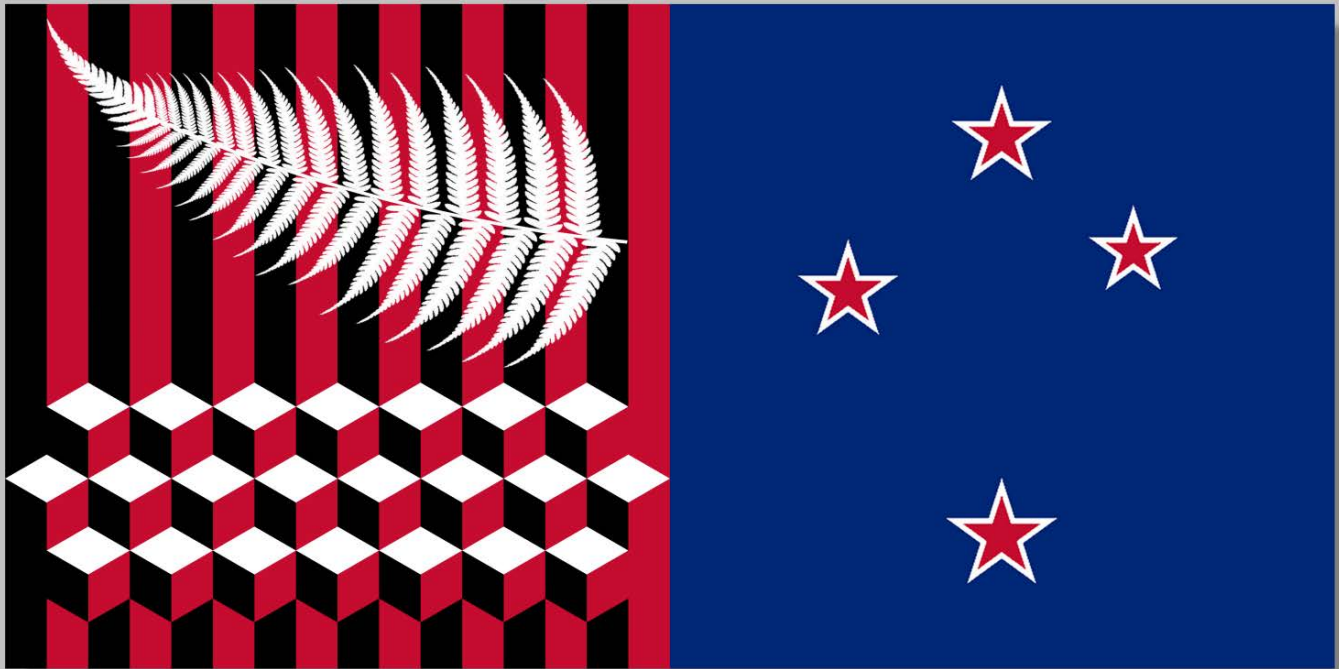

**"New Zild", a New Zealand national flag design
(suggested derivative flags and ensigns are also depicted)**

Suggested flags for the Ross Dependency and for the South Island are based on previous designs by vexillologist James Dignan