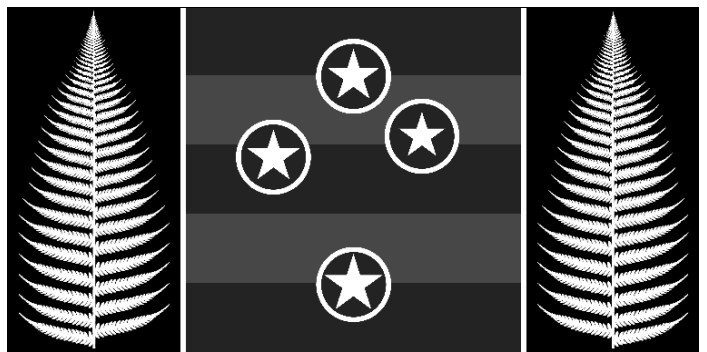

The image to the left shows how the flag will appear when it is reduced in size to become a lapel pin.