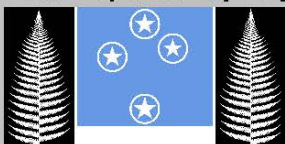

RSA ensign

Niue flag

Cook Islands flag

Tokelau flag

Ross Dependency flag

Army ensign

Government ensign

UN ensign

Chatham Islands flag

Stewart Island flag

Otago flag

South Island flag

Symmetrically located at both the hoist edge and the fly edge are vertical silver fern fronds, their near-realism preventing them from looking like logos. Offset by vertical white fimbriations, the area between the fern fronds is essentially what would be the fly on other flags, here given added prominence by its centring. The five blue-and-red stripes represent the main areas of the full Realm of New Zealand: NZ proper, Niue, Tokelau, the Cook Islands, and the Ross Dependency. The stars of the Southern Cross are both white and white-haloed, affording maximum contrast and best visibility from a distance. The treatment of the centred 'fly' and the high-contrast stars has been carried over to several of the other suggested NZ flags and ensigns.