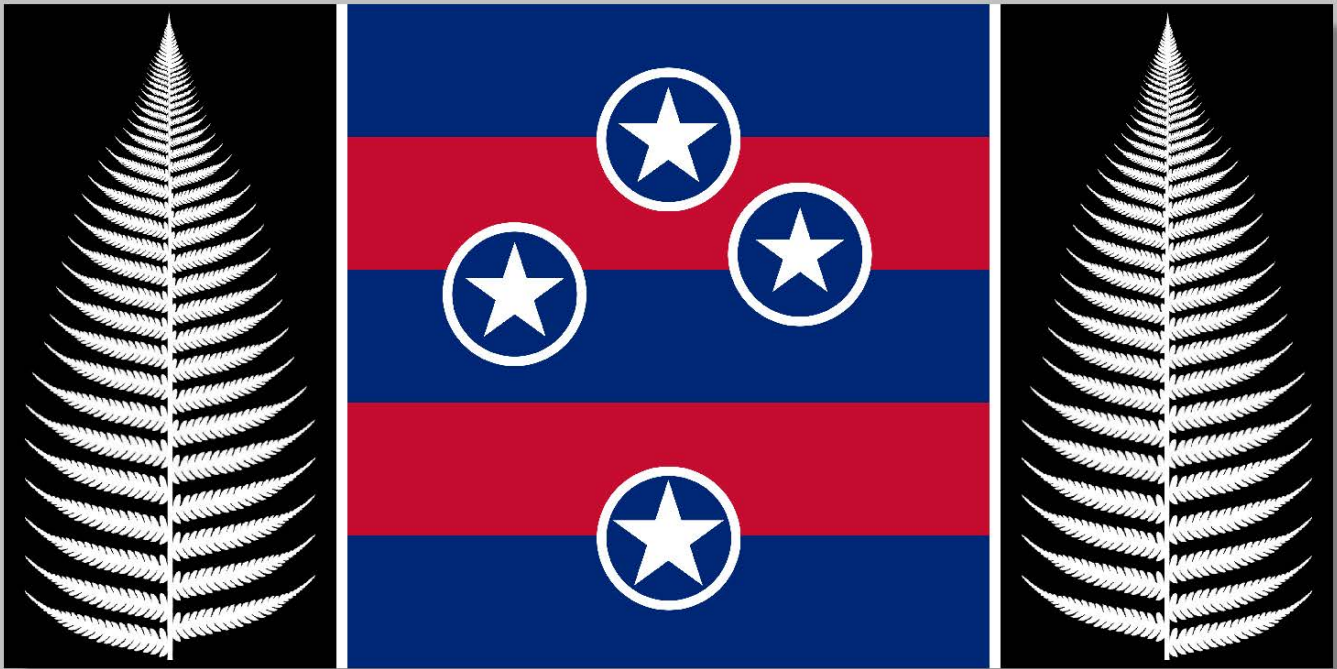

**"Flanked by Ferns", a New Zealand national flag design
(suggested derivative flags and ensigns are also depicted)**

Suggested flags for the Ross Dependency and for the South Island are based on previous designs by vexillologist James Dignan

Chatham Islands flag

Stewart Island flag

Otago flag

South Island flag

Symmetrically located at both the hoist edge and the fly edge are vertical silver fern fronds, their near-realism preventing them from looking like logos. Offset by vertical white fimbriations, the area between the fern fronds is essentially what would be the fly on other flags, here given added prominence by its centring. The five blue-and-red stripes represent the main areas of the full Realm of New Zealand: NZ proper, Niue, Tokelau, the Cook Islands, and the Ross Dependency. The stars of the Southern Cross are both white and white-haloed, affording maximum contrast and best visibility from a distance. The treatment of the centred 'fly' and the high-contrast stars has been carried over to several of the other suggested NZ flags and ensigns.

The image below shows how 'Flanked by Ferns' and its derived ensigns will appear in a lack of wind.

The image to the left shows how the flag will appear when it is draped vertically as a banner.

The image to the right shows how the flag will appear when it is published in grayscale.

The image below shows how the flag will appear when it is draped over a coffin as a pall.

The image to the left shows how the flag will appear when it is reduced in size to become a lapel pin.

The image to the left shows how the flag will appear when waving. In any wind conditions, and at any distance, it will be instantly recognisable as the flag of New Zealand.