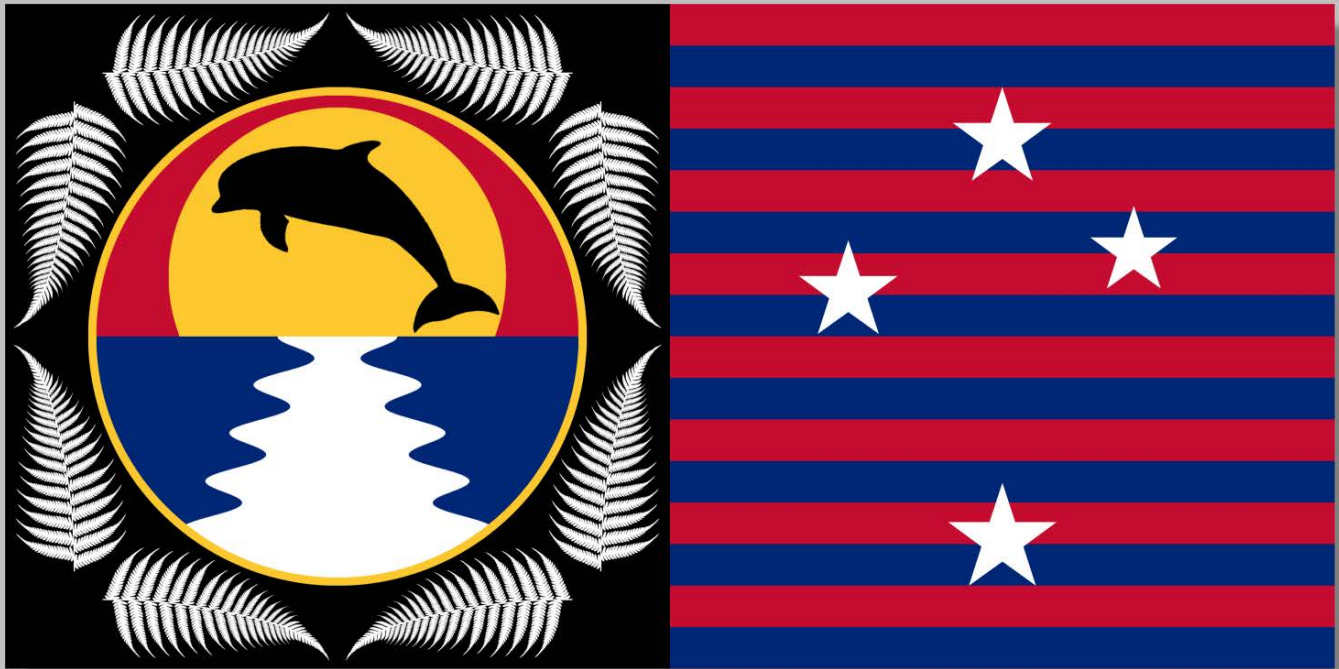

**"Dolphin's Delight", a New Zealand national flag design
(suggested derivative flags and ensigns are also depicted)**

Suggested flags for the Ross Dependency and for the South Island are based on previous designs by vexillologist James Dignan

Chatham Islands flag

Stewart Island flag

Otago flag

South Island flag

The name of the design is derived from the old adage, 'red sky at night, sailor's delight'. The hoist depicts a tableau of a leaping dolphin, silhouetted against a setting sun. Surrounding the tableau are eight silver fern fronds, arguably the number of major areas in the full Realm of New Zealand: New Zealand proper, the Cook Islands, Niue, Tokelau, the Ross Dependency, the Chatham Islands, the Kermadec Islands, and the New Zealand Subantarctic Islands. The fly has sixteen red-and-blue stripes, matching the number of official regions in New Zealand proper, and the New Zealand-style Southern Cross completes the design.